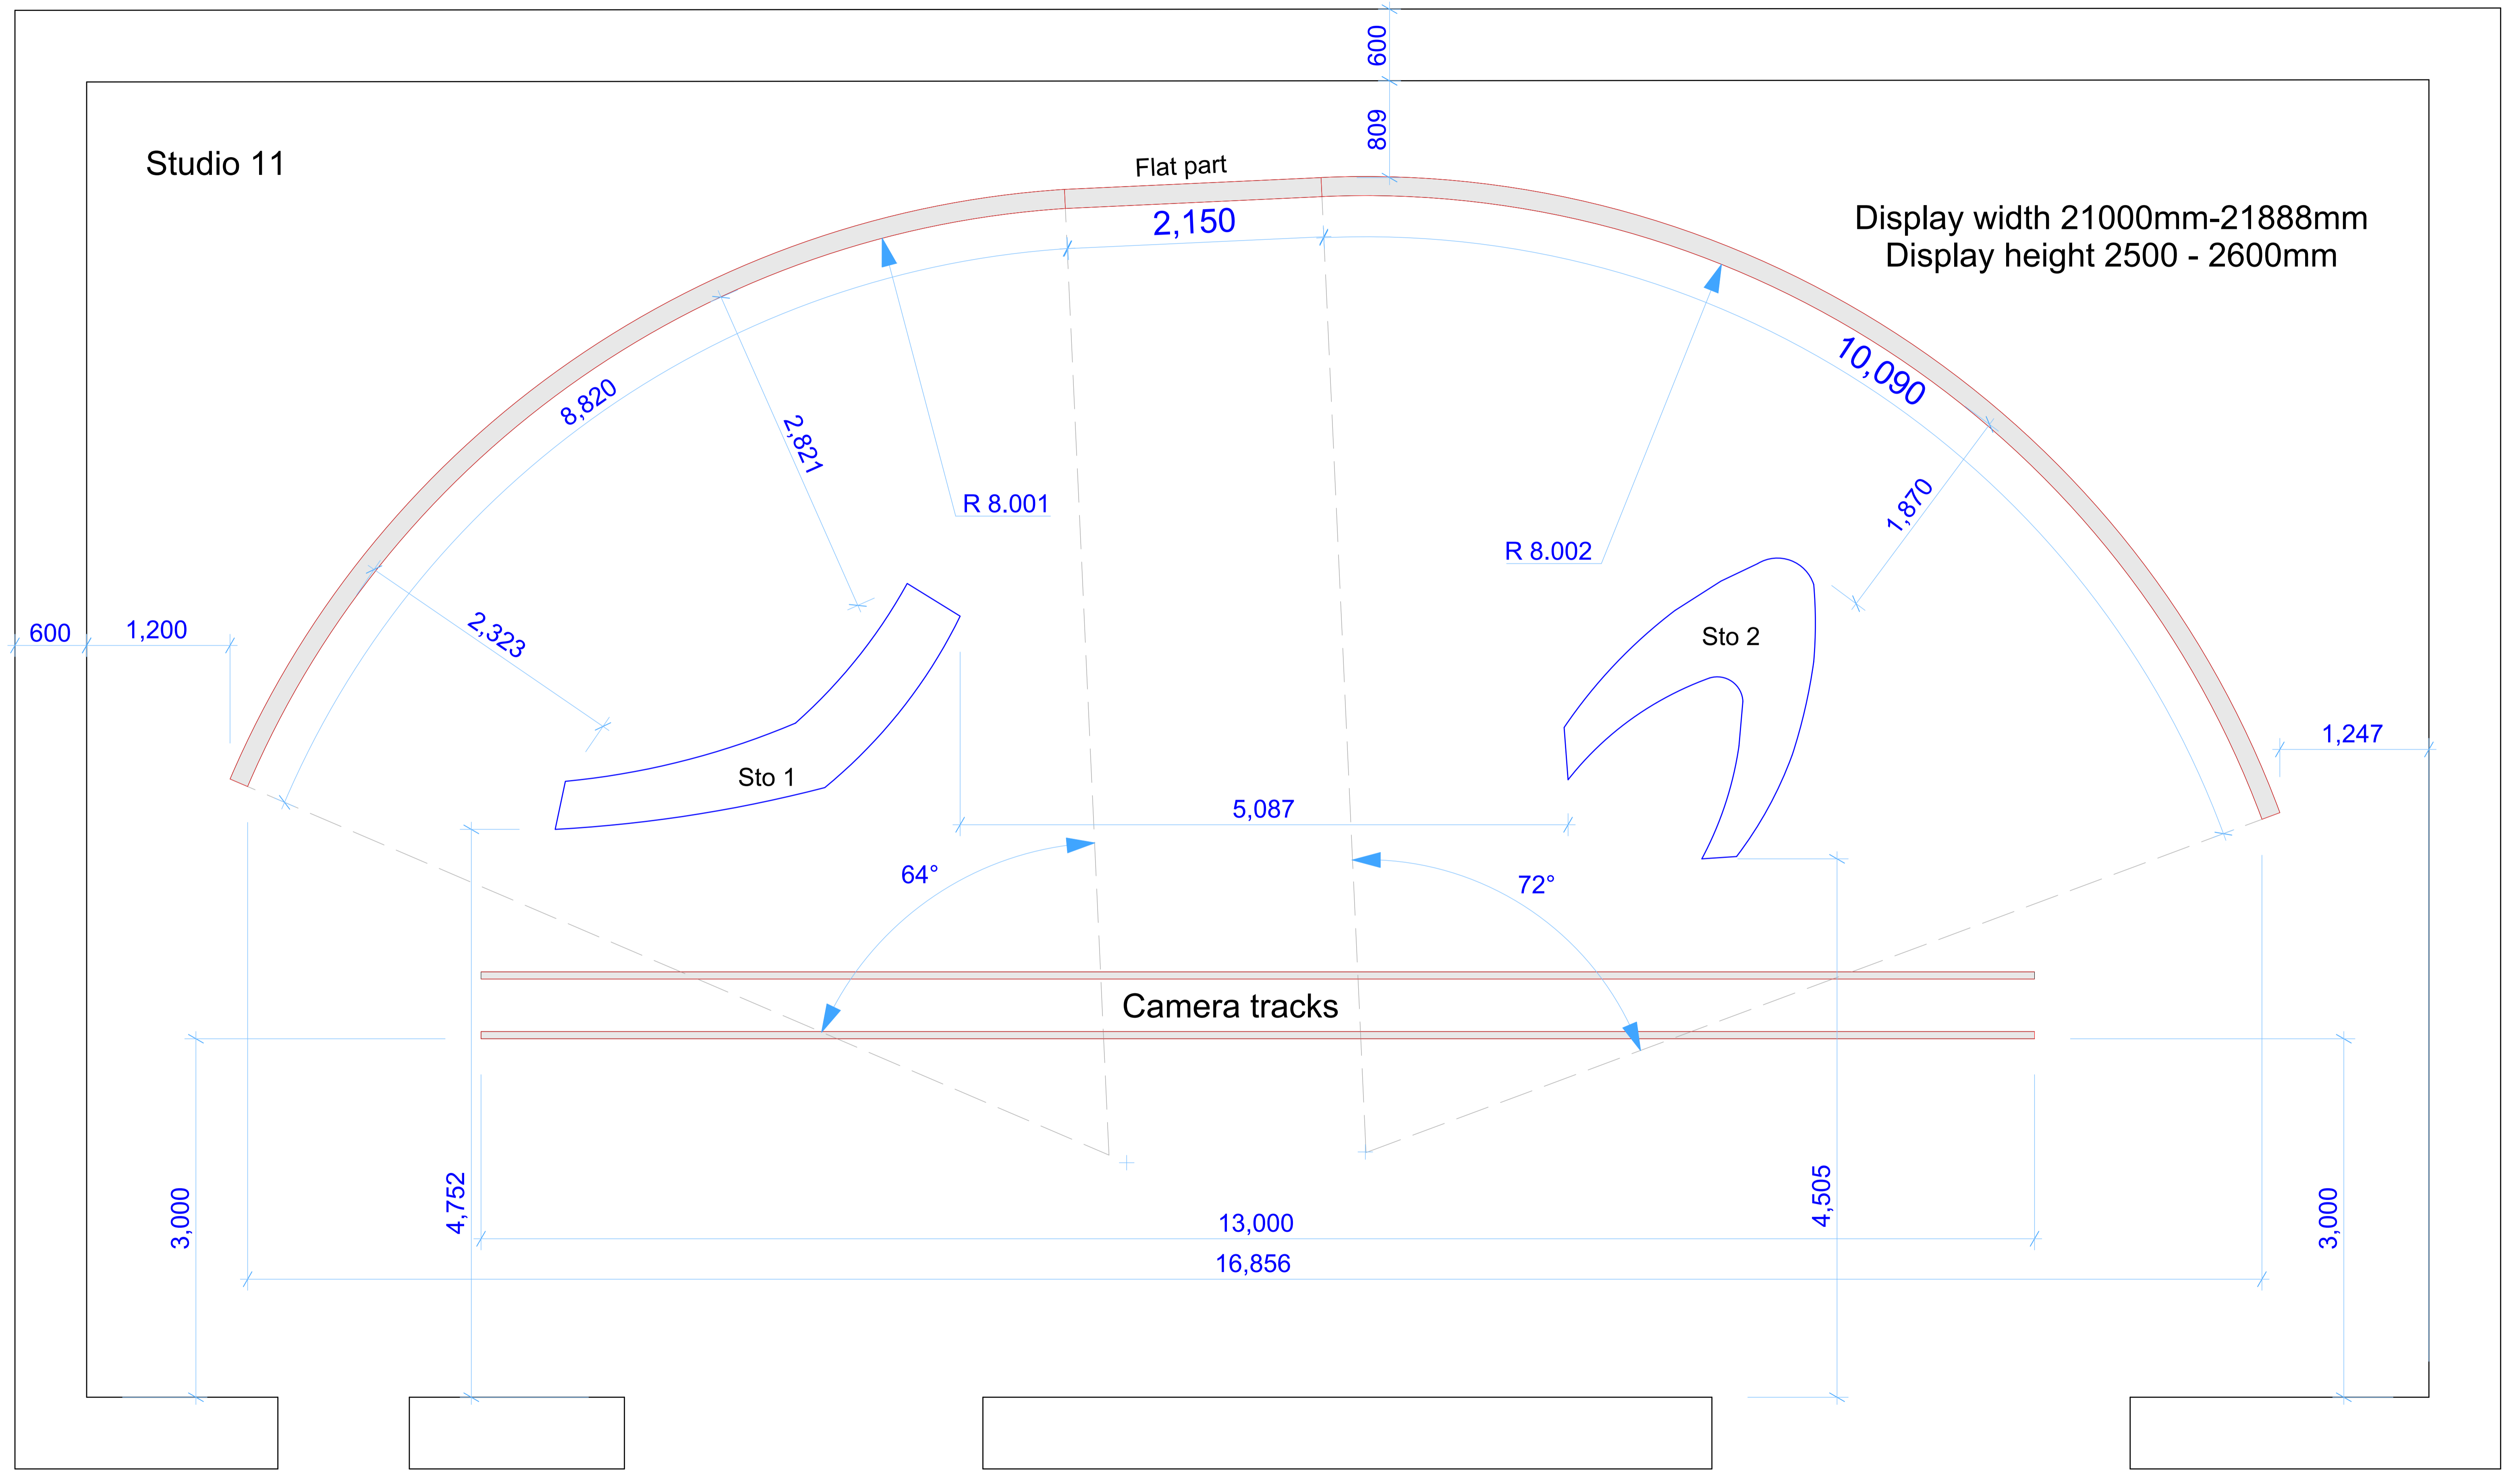

Studio 11

Flat part

Display width 21000mm-21888mm  
Display height 2500 - 2600mm

8,820

2,150

10,090

2,821

R 8.001

R 8.002

1,870

2,323

Sto 1

Sto 2

5,087

1,247

64°

72°

Camera tracks

3,000

4,752

13,000

16,856

4,505

3,000

600

809

600

1,200